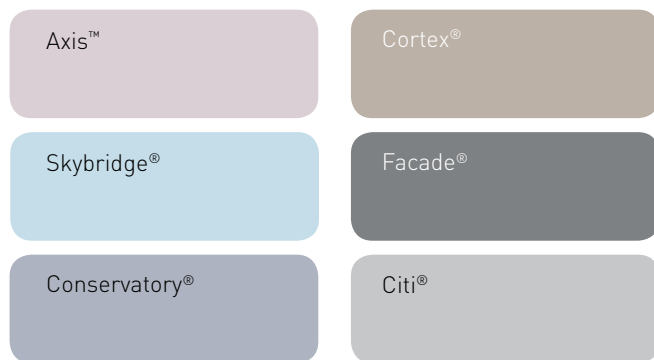

Stramit® Colour Range

Premium finishes

Standard colours

COLORBOND® Ultra Steel

COLORBOND® Stainless Steel

COLORBOND® Metallic Steel

Many colours and finishes are kept in stock for fast manufacture and delivery. However, some colours and finishes require longer lead times and, in some cases, minimum order quantities. Check with your Stramit Building Products representative before ordering.

Note that not all products are available in all finishes.

The COLORBOND® prepainted steel colours have been reproduced to represent actual product colours as accurately as possible. However, we recommend checking your chosen colour against an actual sample of the product before purchasing.

COLORBOND® Steel Colour Range